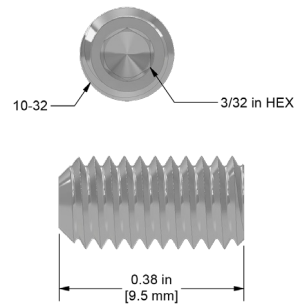

## MH108-30B

1/4-28 to M5  
Adapter Stud,  
303 Stainless Steel,  
0.36 in. (9 mm) Length

## MH108-31B

10-32 to M6x1  
Adapter Stud,  
303 Stainless Steel,  
0.37 in. (9 mm) Length

## MH108-32B

10-32 to M5  
Adapter Stud,  
303 Stainless Steel,  
0.31 in. (8 mm) Length

## MH108-33B

10-32 Cup-Point  
Set Screw,  
303 Stainless Steel,  
0.38 in. (10 mm) Length