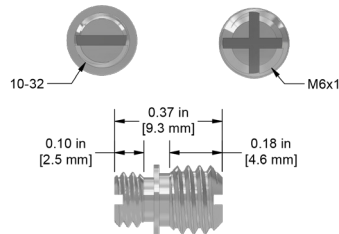

## MH108-30B

1/4-28 to M5  
Adapter Stud,  
303 Stainless Steel,  
0.36 in. (9 mm) Length

## MH108-31B

10-32 to M6x1  
Adapter Stud,  
303 Stainless Steel,  
0.37 in. (9 mm) Length

## MH108-32B

10-32 to M5  
Adapter Stud,  
303 Stainless Steel,  
0.31 in. (8 mm) Length

## MH108-33B

10-32 Cup-Point  
Set Screw,  
303 Stainless Steel,  
0.38 in. (10 mm) Length