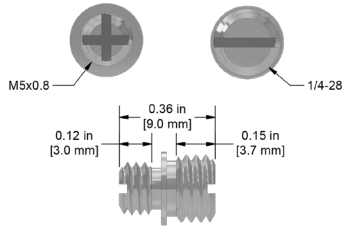

## MH108-30B

1/4-28 to M5  
Adapter Stud,  
303 Stainless Steel,  
0.36 in. (9 mm) Length

## MH108-31B

10-32 to M6x1  
Adapter Stud,  
303 Stainless Steel,  
0.37 in. (9 mm) Length

## MH108-32B

10-32 to M5  
Adapter Stud,  
303 Stainless Steel,  
0.31 in. (8 mm) Length

## MH108-33B

10-32 Cup-Point  
Set Screw,  
303 Stainless Steel,  
0.38 in. (10 mm) Length