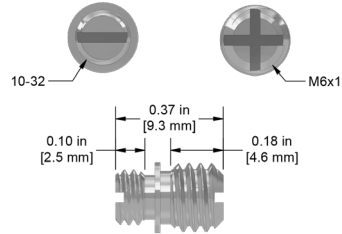

## MH108-30B

1/4-28 to M5  
Adapter Stud,  
303 Stainless Steel,  
0.36 in. (9 mm) Length

## MH108-31B

10-32 to M6x1  
Adapter Stud,  
303 Stainless Steel,  
0.37 in. (9 mm) Length

## MH108-32B

10-32 to M5  
Adapter Stud,  
303 Stainless Steel,  
0.31 in. (8 mm) Length

## MH108-33B

10-32 Cup-Point  
Set Screw,  
303 Stainless Steel,  
0.38 in. (10 mm) Length