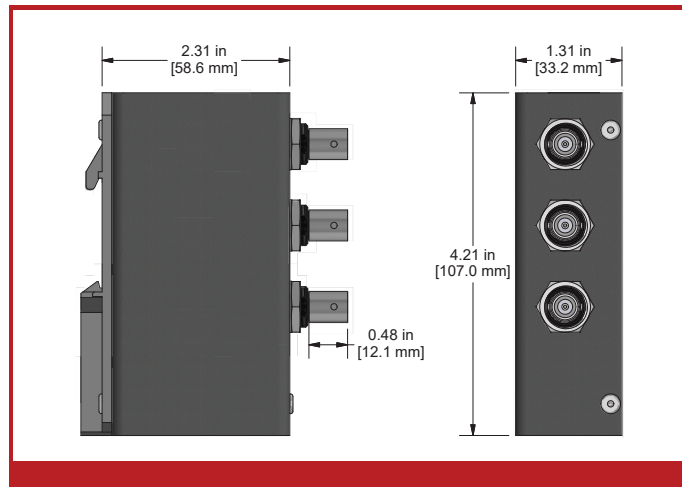

MMX-MOD3

MAXX Box Module

Product Features

Buy the modules you need now, add more in the future

Detachable plugs for easy cable installation

Modular style enables easy DIN rail mount

Ordering Information

MMX-MOD3 -

Optional Output

Blank = None

CO = Continuous Output Option