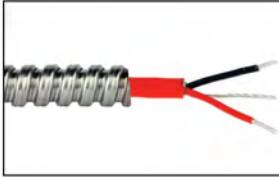

Permanent Monitoring Cordsets

CB206

Stainless steel armor cable, twisted, shielded pair, .270" OD, 400° F

Connector Options

The Connectors below are available for the CB206. Choose one connector option for each cable end.

- | | | | | | |
|-------------|--|------------|--|------------|--|
| A2A | | A2B | | A2E | |
| A2F | | A2P | | A2R | |
| B2A | | B2B | | B2R | |
| D2H | | D2J | | E | |
| EMPP | | EX | | F | |
| FX | | J2A | | J2P | |
| L | | R2C | | Z | |