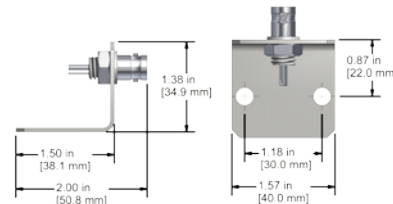

Cable Adapters

CB916-2A

**BNC Plug to BNC Plug
with Safety Feature**

CB917-1A

**Mounting Bracket
with In-Line BNC Jack
Adapter and Cover
Bracket is 304
Stainless Steel**

CB917-2A

**Mounting Bracket with
In-Line BNC jack adapter
Bracket is 304
Stainless Steel**

CB917-3A

**Mounting Bracket
Bracket is 304
Stainless Steel
Mates with CB910-2A**

CB917-4A

**Mounting Bracket with
Solder Tab BNC Jack
and Cover
Bracket is 304
Stainless Steel**

CB917-5A

**Mounting Bracket with
Solder Tab BNC Jack
Bracket is 304
Stainless Steel**

CB917-6A

**Mounting Bracket
Bracket is 304
Stainless Steel
Mates with JB901-1A**