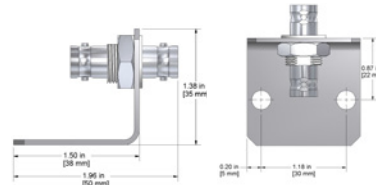

Cable Adapters

CB916-2A

**BNC Plug to BNC Plug
with Safety Feature**

CB917-1A

**Mounting Bracket
with In-Line BNC Jack
Adapter and Cover
Bracket is 304
Stainless Steel**

CB917-2A

**Mounting Bracket with
In-Line BNC jack adapter
Bracket is 304
Stainless Steel**

CB917-3A

**Mounting Bracket
Bracket is 304
Stainless Steel
Mates with CB910-2A**

CB917-4A

**Mounting Bracket with
Solder Tab BNC Jack
and Cover
Bracket is 304
Stainless Steel**

CB917-5A

**Mounting Bracket with
Solder Tab BNC Jack
Bracket is 304
Stainless Steel**