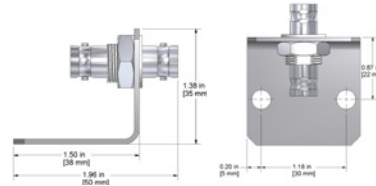

Cable Adapters

CB916-2A

**BNC Plug to BNC Plug
with Safety Feature**

CB917-1A

**Mounting Bracket
with In-Line BNC Jack
Adapter and Cover
Bracket is 304
Stainless Steel**

CB917-2A

**Mounting Bracket with
In-Line BNC jack adapter
Bracket is 304
Stainless Steel**

CB917-3A

**Mounting Bracket
Bracket is 304
Stainless Steel
Mates with CB910-2A**

CB917-4A

**Mounting Bracket with
Solder Tab BNC Jack
and Cover
Bracket is 304
Stainless Steel**

CB917-5A

**Mounting Bracket with
Solder Tab BNC Jack
Bracket is 304
Stainless Steel**