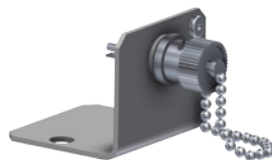

Cable Adapters

CB916-2A

**BNC Plug to BNC Plug
with Safety Feature**

CB917-1A

**Mounting Bracket
with In-Line BNC Jack
Adapter and Cover
Bracket is 304
Stainless Steel**

CB917-2A

**Mounting Bracket with
In-Line BNC jack adapter
Bracket is 304
Stainless Steel**

CB917-3A

**Mounting Bracket
Bracket is 304
Stainless Steel
Mates with CB910-2A**

CB917-4A

**Mounting Bracket with
Solder Tab BNC Jack
and Cover
Bracket is 304
Stainless Steel**

CB917-5A

**Mounting Bracket with
Solder Tab BNC Jack
Bracket is 304
Stainless Steel**

CB917-6A

**Mounting Bracket
Bracket is 304
Stainless Steel
Mates with JB901-1A**