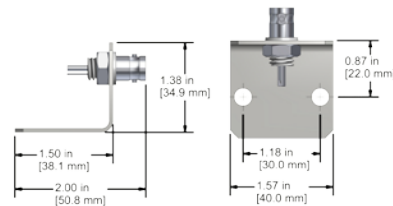

Cable Adapters

CB916-2A

**BNC Plug to BNC Plug
with Safety Feature**

CB917-1A

**Mounting Bracket
with In-Line BNC Jack
Adapter and Cover
Bracket is 304
Stainless Steel**

CB917-2A

**Mounting Bracket with
In-Line BNC jack adapter
Bracket is 304
Stainless Steel**

CB917-3A

**Mounting Bracket
Bracket is 304
Stainless Steel
Mates with CB910-2A**

CB917-4A

**Mounting Bracket with
Solder Tab BNC Jack
and Cover
Bracket is 304
Stainless Steel**

CB917-5A

**Mounting Bracket with
Solder Tab BNC Jack
Bracket is 304
Stainless Steel**