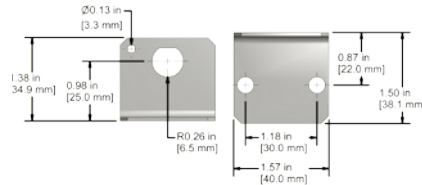

Cable Adapters

CB916-2A

**BNC Plug to BNC Plug
with Safety Feature**

CB917-1A

**Mounting Bracket
with In-Line BNC Jack
Adapter and Cover
Bracket is 304
Stainless Steel**

CB917-2A

**Mounting Bracket with
In-Line BNC jack adapter
Bracket is 304
Stainless Steel**

CB917-3A

**Mounting Bracket
Bracket is 304
Stainless Steel
Mates with CB910-2A**

CB917-4A

**Mounting Bracket with
Solder Tab BNC Jack
and Cover
Bracket is 304
Stainless Steel**

CB917-5A

**Mounting Bracket with
Solder Tab BNC Jack
Bracket is 304
Stainless Steel**