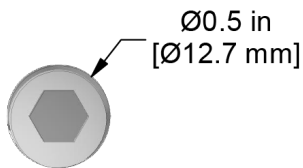

# Mounting Studs

for MEB360 and MCB360 Swivel Mount Accelerometers

## MH108-42B

1/4-28 Mounting Stud, 316L  
Stainless Steel