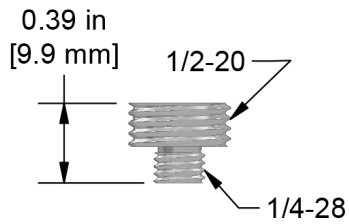

# Mounting Studs

for MEB360 and MCB360 Swivel Mount Accelerometers

## MH108-42B

1/4-28 Mounting Stud, 316L  
Stainless Steel

## MH108-43B

M6x1 Mounting Stud, 316L  
Stainless Steel