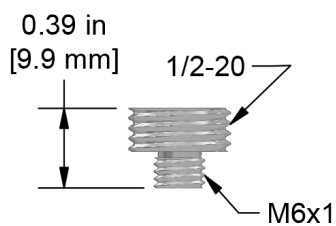

# Mounting Studs

for MEB360 and MCB360 Swivel Mount Accelerometers

## MH108-42B

1/4-28 Mounting Stud, 316L  
Stainless Steel

## MH108-43B

M6x1 Mounting Stud, 316L  
Stainless Steel