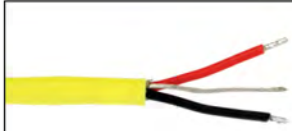

# Permanent Monitoring Cordsets

## CB111

Twisted, shielded pair cable, yellow Teflon® jacket, .190" OD, 400° F